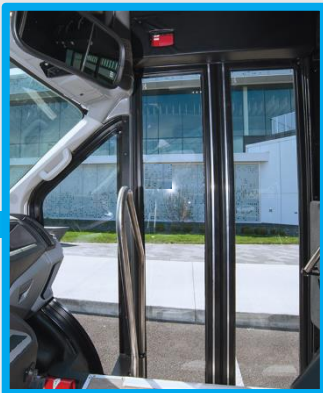

CT-Series DLX

A LEGACY OF
BUS INNOVATIONS

13 pass + RL

SPECIFICATIONS

Exterior length overall	273"
Exterior width overall	86"
Exterior height overall	106"
Interior width at hip	82"
Interior height at center line	74"
Wheelbase	156"
Engine	3,7L Gas
Transmission	6 Speed AOD
GVRW	10,360 #
Fuel Tank	25 G

DESCRIPTION

- Panoramic windows
- Luxury seats (Eleganza Trieste)
- Metallic gray exterior
- Gray DLX interior
- Wood look flooring
- Heated & remote mirrors
- Rear luggage compartment
- LED lights package
- 55K BTU A/C
- 42K BTU heater
- 110V & USB outlets
- Parcel racks
- Reading lights
- Entry door key switch
- Back-up camera