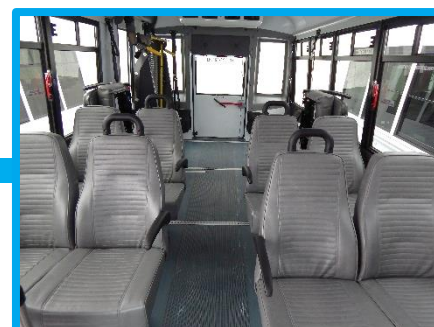

DS-Series

A LEGACY OF
BUS INNOVATIONS

SPECIFICATIONS

Exterior length overall	283"
Exterior width overall	96"
Exterior height overall	118"
Interior width at hip	93"
Interior height at center line	76"
Wheelbase	158"
Engine	5,4 L Gas
Transmission	6 Speed AOD
GVRW	12,500 #
Fuel Tank	40 G

DESCRIPTION

- Ford chassis
- Mid-hi seats with top grab
- Top grab aisle side
- 68K BTU A/C
- 42K BTU heater
- Braun Century lift
- QRT-Max tie downs
- L-Tracks on floor
- Rear emergency door
- T-Slider side windows
- Additional leaf spring
- Aisle side arm rest
- Entry door key switch
- Heated mirrors