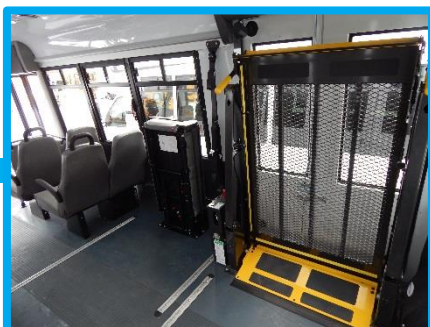

DS-Series

A LEGACY OF
BUS INNOVATIONS

SPECIFICATIONS

Exterior length overall	283"
Exterior width overall	96"
Exterior height overall	118"
Interior width at hip	93"
Interior height at center line	76"
Wheelbase	158"
Engine	5,4 L Gas
Transmission	6 Speed AOD
GVRW	12,500 #
Fuel Tank	40 G

DESCRIPTION

- Ford chassis
- Mid-hi seats with top grab
- Top grab aisle side
- 68K BTU A/C
- 42K BTU heater
- Braun Century lift
- QRT-Max tie downs
- L-Tracks on floor
- Rear emergency door
- T-Slider side windows
- Additional leaf spring
- Aisle side arm rest
- Entry door key switch
- Heated mirrors