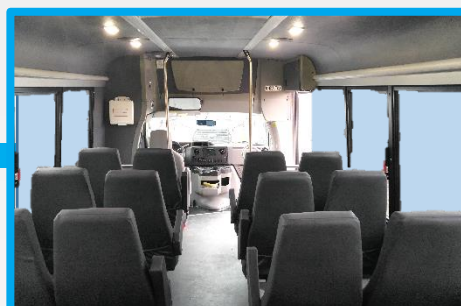

# D-Series DLX

A LEGACY OF  
**BUS INNOVATIONS**

25 passengers

## SPECIFICATIONS

Exterior length overall	315"
Exterior width overall	96"
Exterior height overall	113"
Interior width at hip	93"
Interior height at center line	76"
Wheelbase	190"
Engine	6,8 L Gas
Transmission	6 Speed
GVRW	14,500 #
Fuel Tank	55 G

## DESCRIPTION

- Ford chassis
- Hi back recliner Glitz seats
- Panoramic windows
- Rear view window
- Front cap window
- Grey vinyl DLX interior
- Grey DLX flooring
- Aisle side arm rest
- Heated & remote mirrors
- LED lights package
- Chrome wheel covers
- Back-up camera
- Entry door key switch
- 82K BTU A/C
- 42K BTU heater
- Driver step